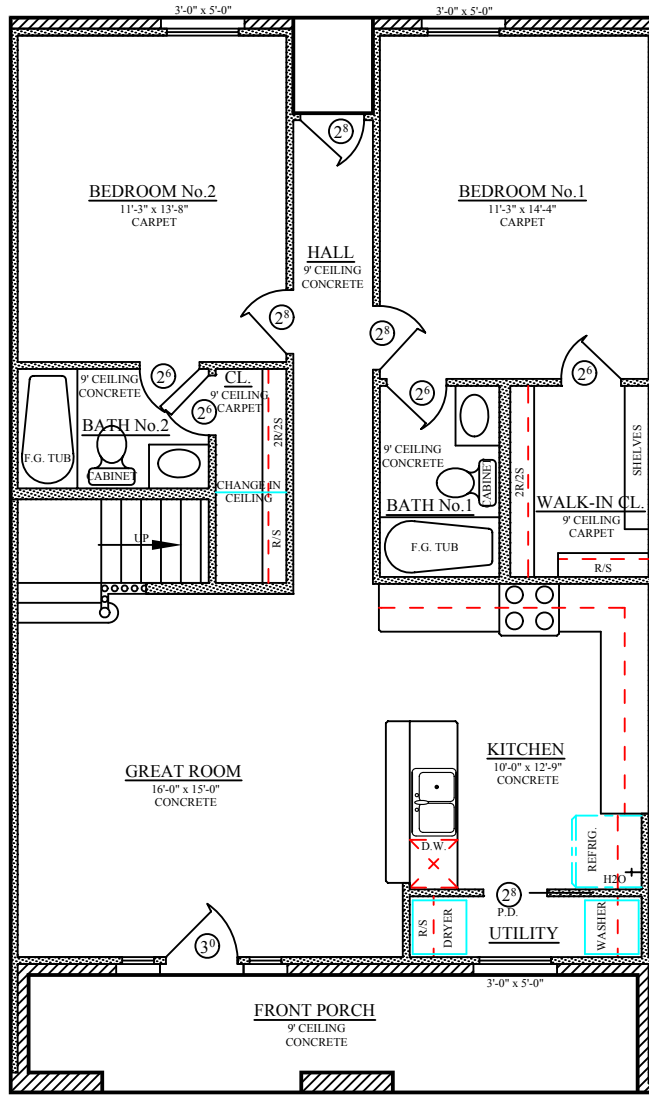

FRONT ELEVATION OF SIX PLEX "A"

4/3 TWO STORY

THE BARRACKS
 ROCK PRAIRE ROAD
 COLLEGE STATION, TX

PL-1651A